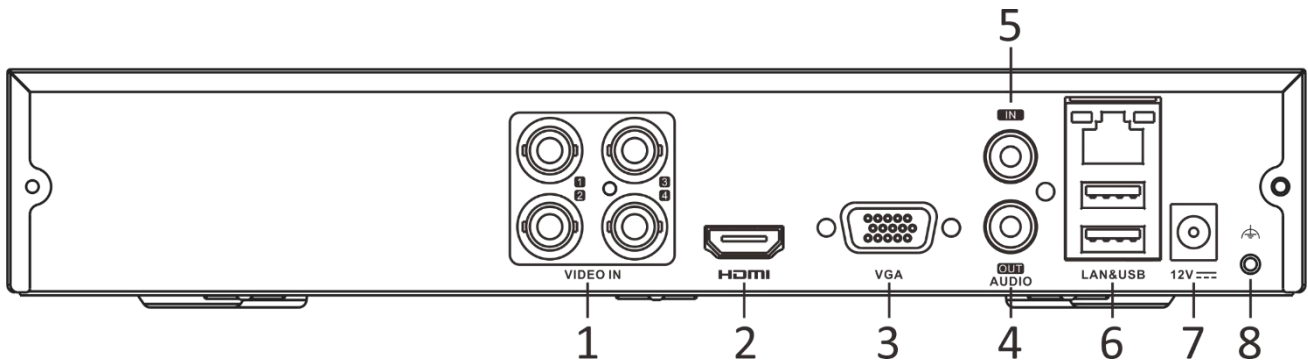

Consumption	Max. 4.2 W
Protection Level	IP66
Material	Metal
White Light Range	Up to 40 m
Dimension	Φ 127.92 mm × 97.8 mm (Φ 5.04" × 3.86")
Weight	Approx. 480 g (1.06 lb.)
DVR	
Motion Detection 2.0	
Human/Vehicle Analysis	Deep learning-based motion detection 2.0 is enabled by default for all analog channels, it can classify human and vehicle, and extremely reduce false alarms caused by objects like leaves and lights; Quick search by object or event type is supported;
Recording	
Video Compression	H.265 Pro+/H.265 Pro/H.265/H.264+/H.264
Encoding Resolution	8 MP/5 MP/3K/4 MP/3 MP/1080p/720p/WD1/4CIF/VGA/CIF
Frame Rate	Main stream: 8 MP@8 fps/3K@12 fps/5 MP@12 fps/4 MP@15 fps/3 MP@18 fps 1080p/720p/WD1/4CIF/VGA/CIF@25 fps (P)/30 fps (N) *: 8 MP@8 fps is only available for channel 1. Sub-stream: WD1/4CIF/CIF@25 fps (P)/30 fps (N)
Video Bitrate	32 Kbps to 10 Mbps
Dual-stream	Support
Stream Type	Video, Video & Audio
Audio Compression	G.711u
Audio Bitrate	64 Kbps
Video and Audio	
IP Video Input	2-ch (up to 6-ch) Enhanced IP mode on: 4-ch (up to 8-ch), each up to 4 Mbps Up to 8 MP resolution Support H.265+/H.265/H.264+/H.264 IP cameras
Analog Video Input	4-ch BNC interface (1.0 Vp-p, 75 Ω), supporting coaxitron connection
HDTVI Input	8 MP@15 fps, 8 MP@12.5 fps, 3K@20 fps, 5 MP@20 fps, 5 MP@12 fps, 4 MP@30 fps, 4 MP@25 fps, 3 MP@18 fps, 1080p@30 fps, 1080p@25 fps, 720p@60 fps, 720p@50 fps, 720p@30 fps, 720p@25 fps

▪ Dimension

unit: mm (inch)

No.	Description	No.	Description
1	Video and coaxial audio in	5	AUDIO IN, RCA connector
2	HDMI interface	6	LAN network interface and USB interface
3	VGA interface	7	12 VDC power input
4	AUDIO OUT, RCA connector	8	GND