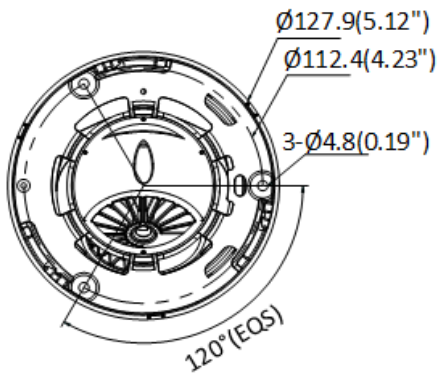

Consumption	Max. 4.2 W
Protection Level	IP66
Material	Metal
White Light Range	Up to 40 m
Dimension	Φ 127.92 mm × 97.8 mm (Φ 5.04" × 3.86")
Weight	Approx. 480 g (1.06 lb.)
DVR	
Motion Detection 2.0	
Human/Vehicle Analysis	Deep learning-based motion detection 2.0 is enabled by default for all analog channels, it can classify human and vehicle, and extremely reduce false alarms caused by objects like leaves and lights; Quick search by object or event type is supported;
Recording	
Video Compression	H.265 Pro+/H.265 Pro/H.265/H.264+/H.264
Encoding Resolution	8 MP/5 MP/3K/4 MP/3 MP/1080p/720p/WD1/4CIF/VGA/CIF
Frame Rate	Main stream: 8 MP@8 fps/3K@12 fps/5 MP@12 fps/4 MP@15 fps/3 MP@18 fps 1080p/720p/WD1/4CIF/VGA/CIF@25 fps (P)/30 fps (N) *: 8 MP@8 fps is only available for channel 1. Sub-stream: WD1/4CIF/CIF@25 fps (P)/30 fps (N)
Video Bitrate	32 Kbps to 10 Mbps
Dual-stream	Support
Stream Type	Video, Video & Audio
Audio Compression	G.711u
Audio Bitrate	64 Kbps
Video and Audio	
IP Video Input	2-ch (up to 6-ch) Enhanced IP mode on: 4-ch (up to 8-ch), each up to 4 Mbps Up to 8 MP resolution Support H.265+/H.265/H.264+/H.264 IP cameras
Analog Video Input	4-ch BNC interface (1.0 Vp-p, 75 Ω), supporting coaxitron connection
HDTVI Input	8 MP@15 fps, 8 MP@12.5 fps, 3K@20 fps, 5 MP@20 fps, 5 MP@12 fps, 4 MP@30 fps, 4 MP@25 fps, 3 MP@18 fps, 1080p@30 fps, 1080p@25 fps, 720p@60 fps, 720p@50 fps, 720p@30 fps, 720p@25 fps

▪ Dimension

unit: mm (inch)

No.	Description	No.	Description
1	Video and coaxial audio in	5	AUDIO IN, RCA connector
2	HDMI interface	6	LAN network interface and USB interface
3	VGA interface	7	12 VDC power input
4	AUDIO OUT, RCA connector	8	GND