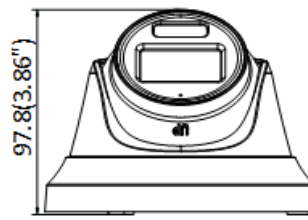

Consumption	Max. 4.2 W
Protection Level	IP66
Material	Metal
White Light Range	Up to 40 m
Dimension	Φ 127.92 mm × 97.8 mm (Φ 5.04" × 3.86")
Weight	Approx. 480 g (1.06 lb.)
DVR	
Motion Detection 2.0	
Human/Vehicle Analysis	Deep learning-based motion detection 2.0 is enabled by default for all analog channels, it can classify human and vehicle, and extremely reduce false alarms caused by objects like leaves and lights; Quick search by object or event type is supported;
Recording	
Video Compression	H.265 Pro+/H.265 Pro/H.265/H.264+/H.264
Encoding Resolution	8 MP/5 MP/3K/4 MP/3 MP/1080p/720p/WD1/4CIF/VGA/CIF
Frame Rate	Main stream: 8 MP@8 fps/3K@12 fps/5 MP@12 fps/4 MP@15 fps/3 MP@18 fps 1080p/720p/WD1/4CIF/VGA/CIF@25 fps (P)/30 fps (N) *: 8 MP@8 fps is only available for channel 1. Sub-stream: WD1/4CIF/CIF@25 fps (P)/30 fps (N)
Video Bitrate	32 Kbps to 10 Mbps
Dual-stream	Support
Stream Type	Video, Video & Audio
Audio Compression	G.711u
Audio Bitrate	64 Kbps
Video and Audio	
IP Video Input	2-ch (up to 6-ch) Enhanced IP mode on: 4-ch (up to 8-ch), each up to 4 Mbps Up to 8 MP resolution Support H.265+/H.265/H.264+/H.264 IP cameras
Analog Video Input	4-ch BNC interface (1.0 Vp-p, 75 Ω), supporting coaxitron connection
HDTVI Input	8 MP@15 fps, 8 MP@12.5 fps, 3K@20 fps, 5 MP@20 fps, 5 MP@12 fps, 4 MP@30 fps, 4 MP@25 fps, 3 MP@18 fps, 1080p@30 fps, 1080p@25 fps, 720p@60 fps, 720p@50 fps, 720p@30 fps, 720p@25 fps

▪ Dimension

unit: mm (inch)

No.	Description	No.	Description
1	Video and coaxial audio in	5	AUDIO IN, RCA connector
2	HDMI interface	6	LAN network interface and USB interface
3	VGA interface	7	12 VDC power input
4	AUDIO OUT, RCA connector	8	GND